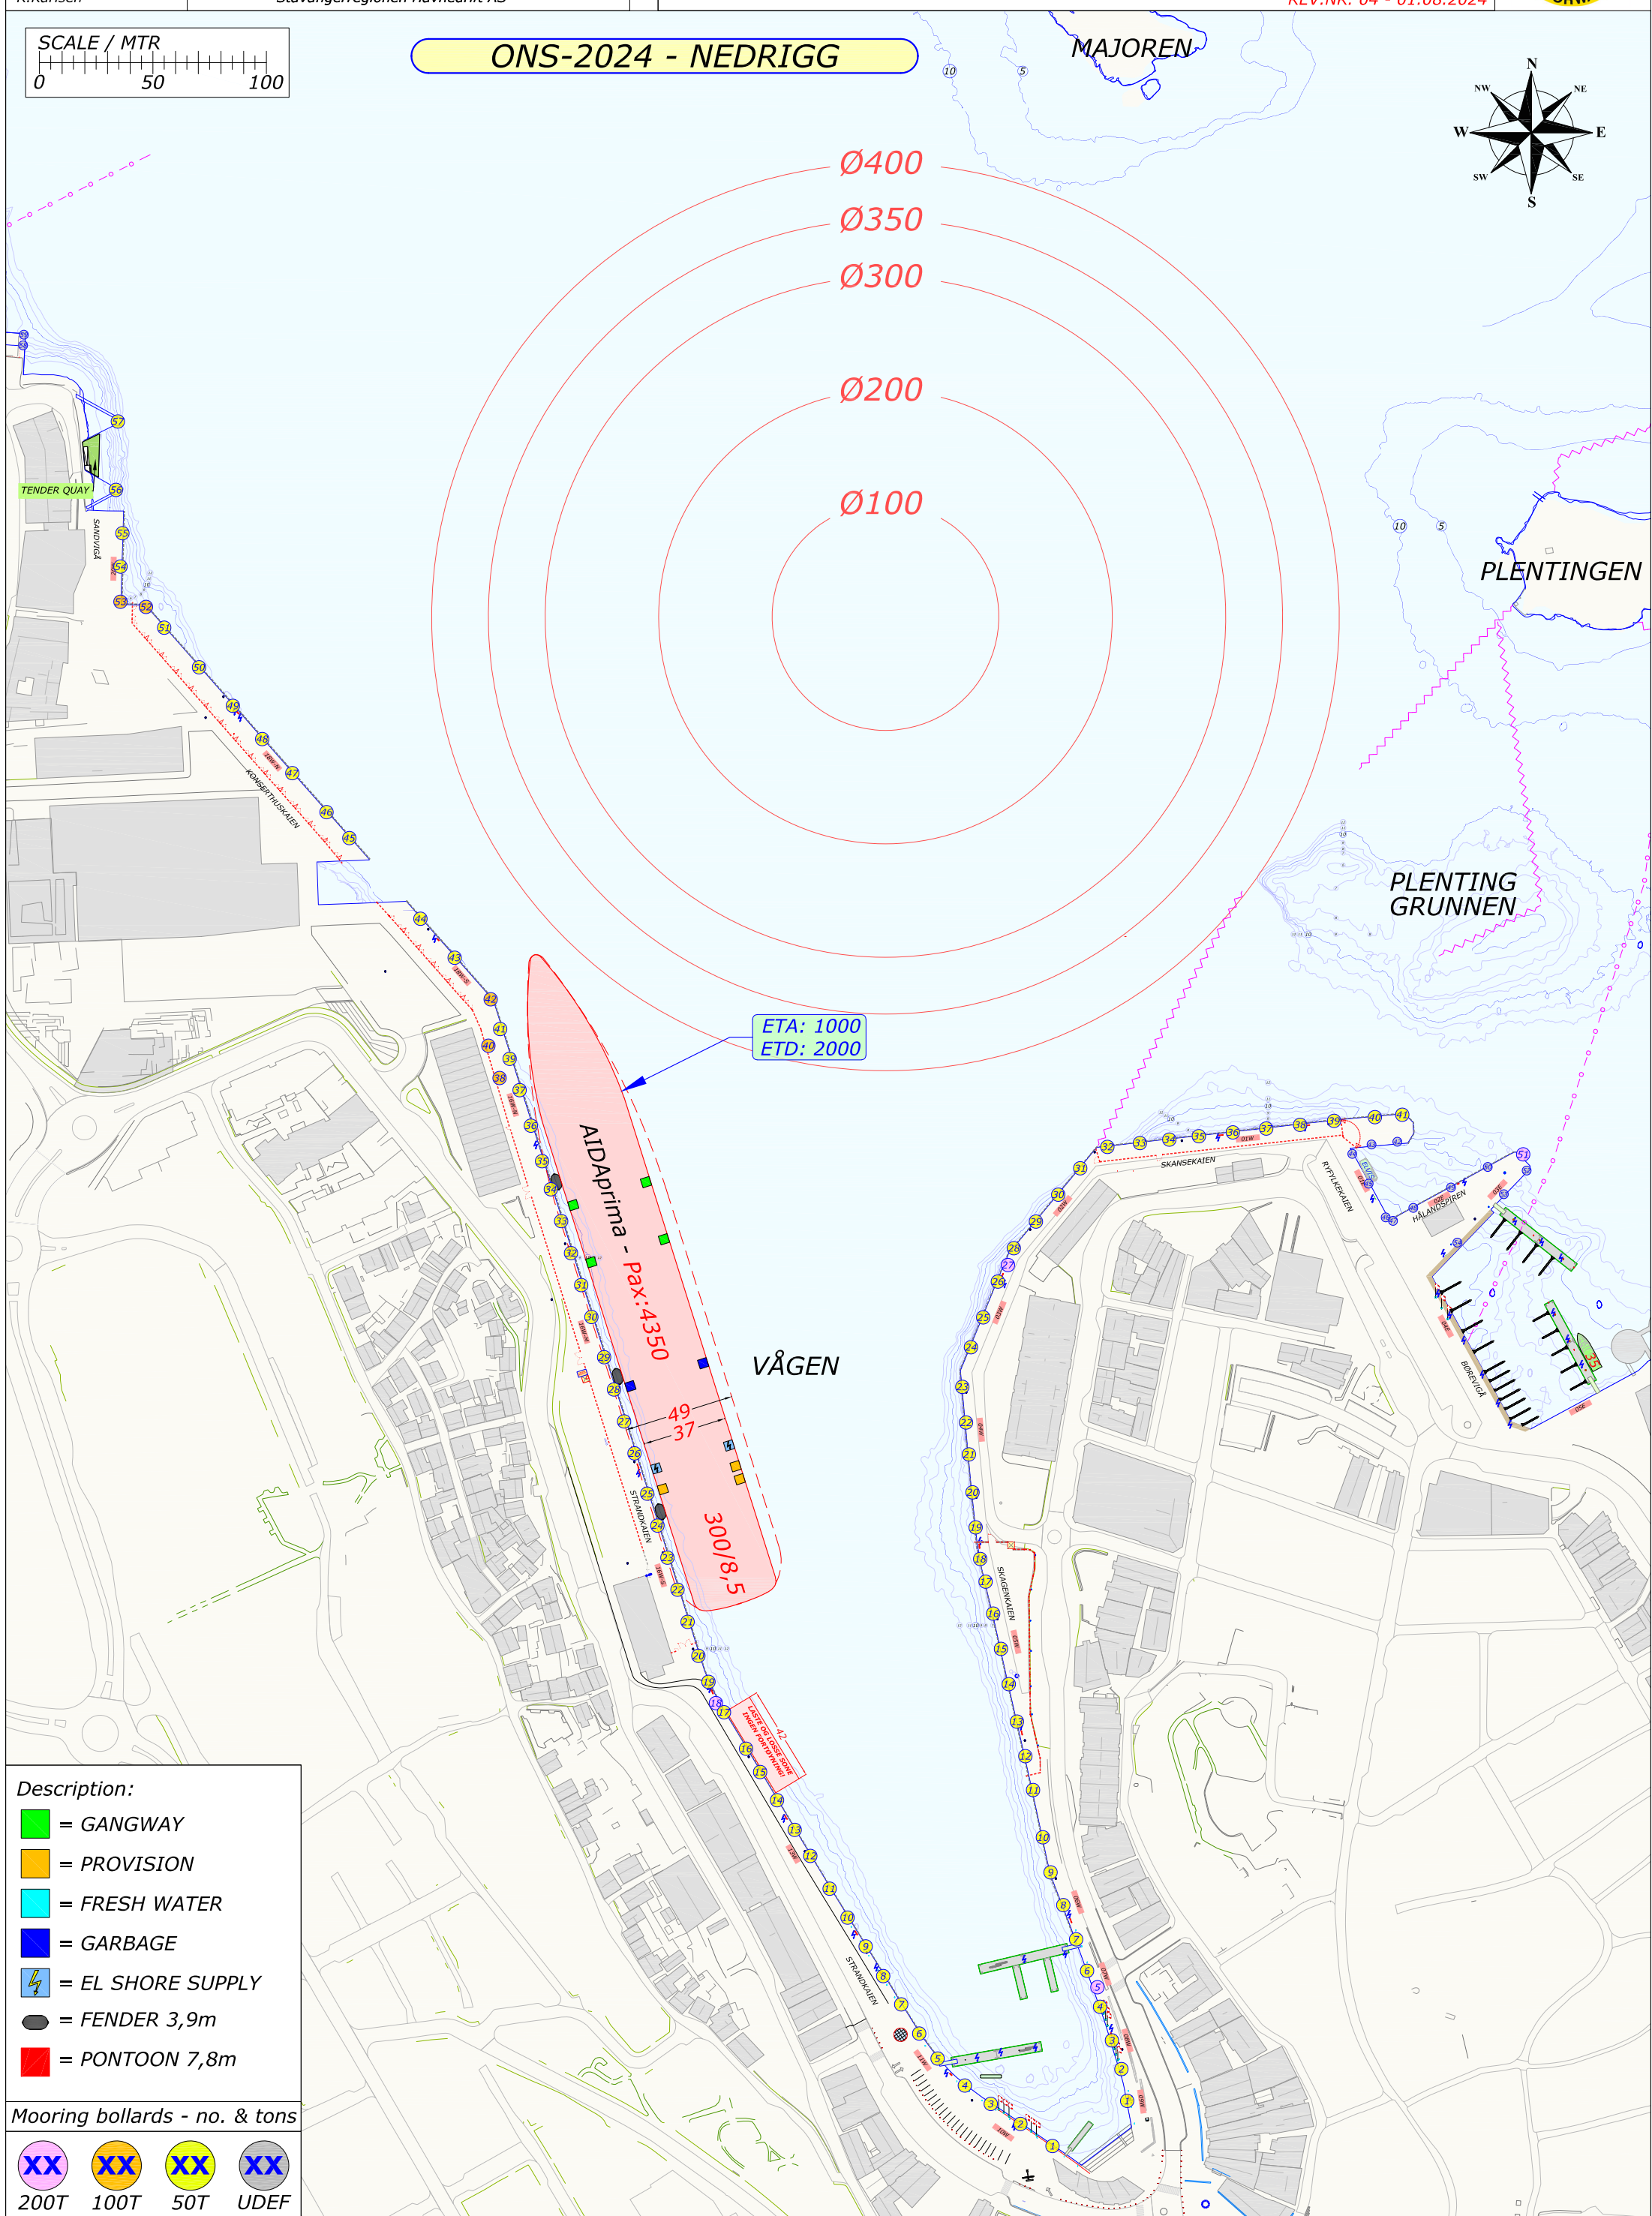

ONS-2024 - NEDRIGG

- Description:**
- = GANGWAY
 - = PROVISION
 - = FRESH WATER
 - = GARBAGE
 - ⚡ = EL SHORE SUPPLY
 - = FENDER 3,9m
 - = PONTOON 7,8m

- Mooring bollards - no. & tons**
- XX 200T
 - XX 100T
 - XX 50T
 - XX UDEF